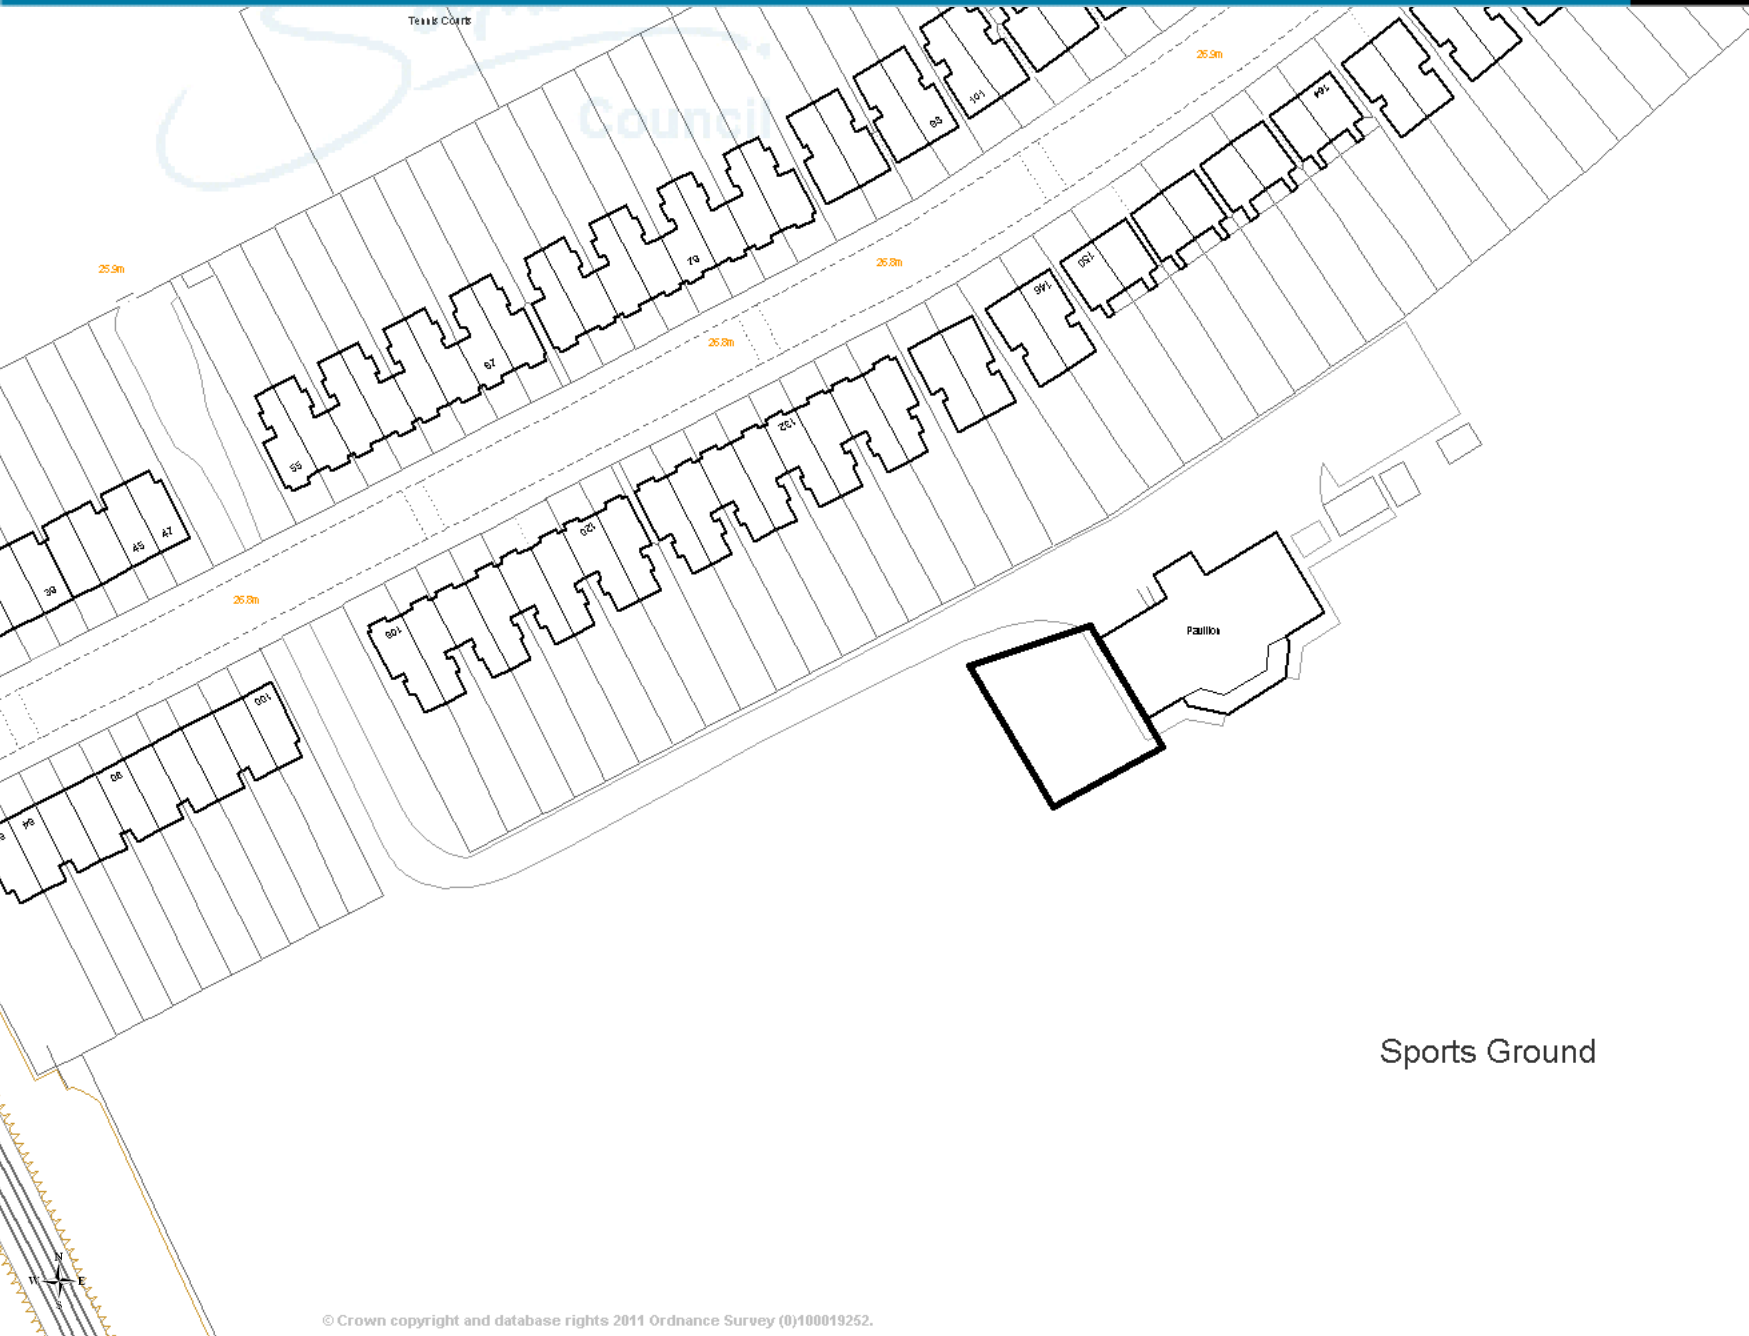

DULWICH SPORTS GROUND, 102-106 TURNEY ROAD, SE21 7JH

Ordnance Survey

Date 10/7/2013

- Annotations
- LLPG Southwark Council
- Google Street View
- Text_NonStreetNames
- Text_StreetNames
- Topo_Line
- WARDS_OS
- CommunityCouncils
- OS_StreetView
- OS_VectorMap District (Lo
- 200k_Collins_Bartholomev
- OS_tiles_grid

Sports Ground